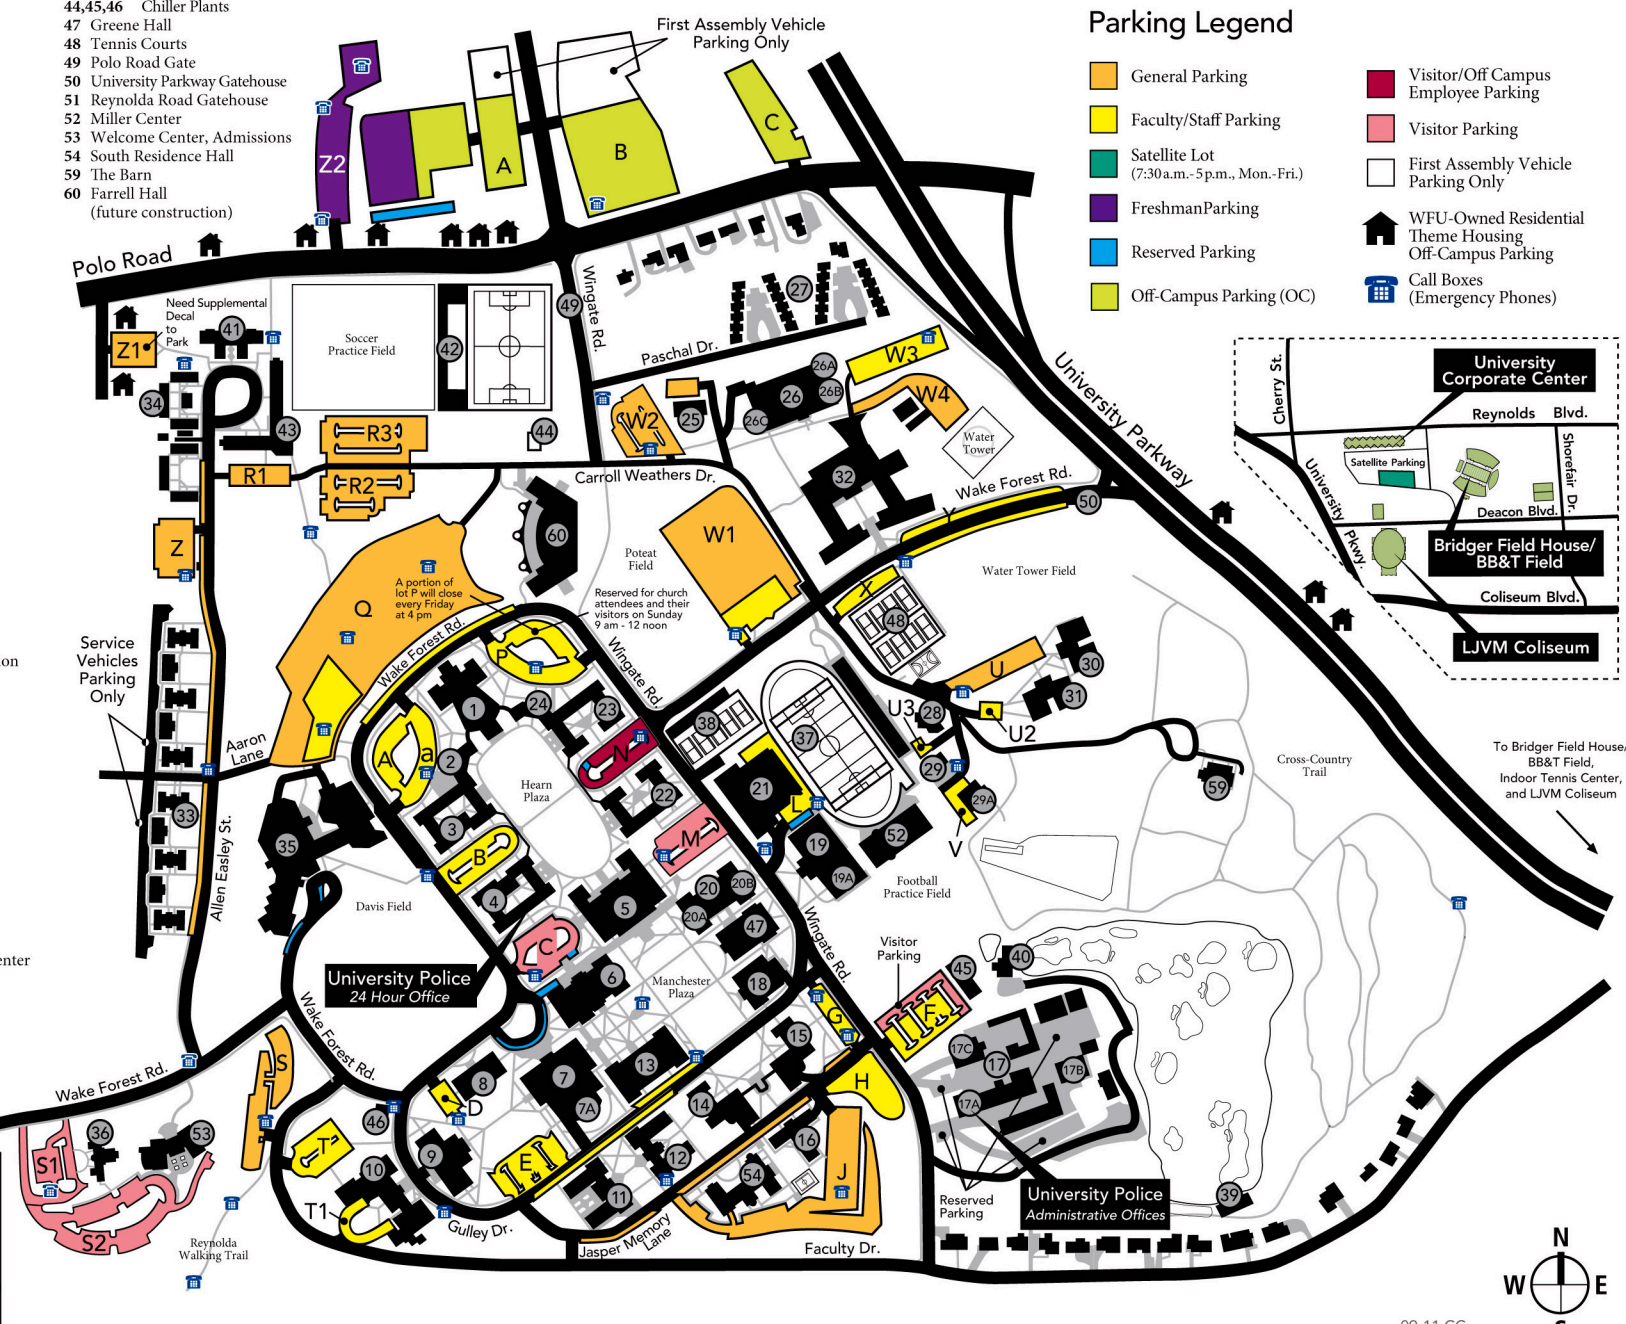

PARKING MAP

Map Legend

- 1 Wait Chapel/Wingate Hall
- 2 Efrd Residence Hall
- 3 Taylor Residence Hall/Bookstore
- 4 Davis Residence Hall
- 5 Reynolda Hall
- 6 Benson University Center
- 7 Z. Smith Reynolds Library
- 7A Wilson Wing
- 8 Olin Physical Laboratory
- 9 Salem Hall
- 10 Winston Hall
- 11 Luter Residence Hall
- 12 Babcock Residence Hall
- 13 Tribble Hall
- 14 Johnson Residence Hall
- 15 Bostwick Residence Hall
- 16 Collins Residence Hall
- 17 Facilities and Campus Services
- 17A University Police
- 17B University Photographer
- 17C Central Heating Plant
- 18 Carswell Hall
- 19 Manchester Athletic Center
- 19A Pruitt Football Center
- 20 Calloway Center
- 20A Manchester Hall
- 20B Kirby Hall
- 21 Reynolds Gymnasium
- 22 Kitchin Residence Hall/Deacon Shop
- 23 Poteat Residence Hall/UPS Store
- 24 Huffman Residence Hall
- 25 ROTC
- 26 University Services
- 26A Parking and Transportation
- 26B Human Resources
- 26C University Advancement
- 27 Residential Community
- 28 WFDD Radio Station
- 29 Museum of Anthropology
- 29A Anthropology Lab
- 30 Piccolo Residence Hall
- 31 Palmer Residence Hall
- 32 Worrell Professional Center
- 33 North Campus Apartments
- 34 Student Apartments
- 35 Scales Fine Arts Center
- 36 Starling Hall
- 37 Kentner Stadium
- 38 Leighton Tennis Stadium
- 39 Dianne Daley Golf Learning Center
- 40 Haddock Golf Center
- 41 Martin Residence Hall
- 42 Spry Soccer Stadium
- 43 Polo Residence Hall

Parking Legend

- General Parking
- Faculty/Staff Parking
- Satellite Lot (7:30 a.m. - 5 p.m., Mon.-Fri.)
- Freshman Parking
- Reserved Parking
- Off-Campus Parking (OC)
- Visitor/Off Campus Employee Parking
- Visitor Parking
- First Assembly Vehicle Parking Only
- WFU-Owned Residential Theme Housing Off-Campus Parking
- Call Boxes (Emergency Phones)

Reynolda Road Area

To Graylyn, Reynolda Village, Reynolda Gardens and Reynolda House