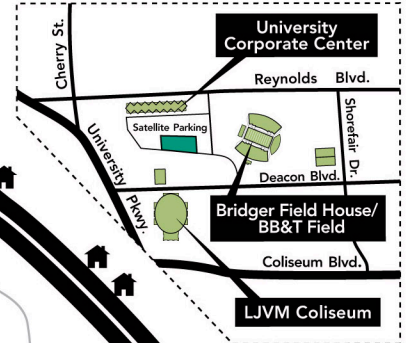

PARKING MAP

Map Legend

- 1 Wait Chapel/Wingate Hall
- 2 Efrd Residence Hall
- 3 Taylor Residence Hall/Bookstore
- 4 Davis Residence Hall
- 5 Reynolda Hall
- 6 Benson University Center
- 7 Z. Smith Reynolds Library
- 7A Wilson Wing
- 8 Olin Physical Laboratory
- 9 Salem Hall
- 10 Winston Hall
- 11 Luter Residence Hall
- 12 Babcock Residence Hall
- 13 Tribble Hall
- 14 Johnson Residence Hall
- 15 Bostwick Residence Hall
- 16 Collins Residence Hall
- 17 Facilities and Campus Services
- 17A University Police
- 17B University Photographer
- 17C Central Heating Plant
- 18 Carswell Hall
- 19 Manchester Athletic Center
- 19A Pruitt Football Center
- 20 Calloway Center
- 20A Manchester Hall
- 20B Kirby Hall
- 21 Reynolds Gymnasium
- 22 Kitchin Residence Hall/Deacon Shop
- 23 Poteat Residence Hall/UPS Store
- 24 Huffman Residence Hall
- 25 ROTC
- 26 University Services
- 26A Parking and Transportation
- 26B Human Resources
- 26C University Advancement
- 27 Residential Community
- 28 WFDD Radio Station
- 29 Museum of Anthropology
- 29A Anthropology Lab
- 30 Piccolo Residence Hall
- 31 Palmer Residence Hall
- 32 Worrell Professional Center
- 33 North Campus Apartments
- 34 Student Apartments
- 35 Scales Fine Arts Center
- 36 Starling Hall
- 37 Kentner Stadium
- 38 Leighton Tennis Stadium
- 39 Dianne Daley Golf Learning Center
- 40 Haddock Golf Center
- 41 Martin Residence Hall
- 42 Spry Soccer Stadium
- 43 Polo Residence Hall

Parking Legend

- General Parking
- Faculty/Staff Parking
- Satellite Lot (7:30 a.m. - 5 p.m., Mon.-Fri.)
- Freshman Parking
- Reserved Parking
- Off-Campus Parking (OC)
- Visitor/Off Campus Employee Parking
- Visitor Parking
- First Assembly Vehicle Parking Only
- WFU-Owned Residential Theme Housing Off-Campus Parking
- Call Boxes (Emergency Phones)

Reynolda Road Area

To Graylyn, Reynolda Village, Reynolda Gardens and Reynolda House